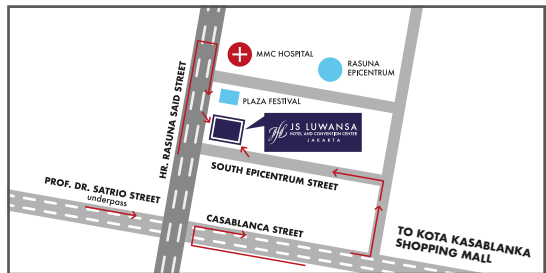

DINING

Olam Dining & Events

Open daily from 06:00 to 23:00 hours, offers a wide selection of buffet favorites and ala carte menu, specializing in International and local cuisine. Ideal for an intimate wedding, private parties and social events with a capacity up to 350 pax.

Chill Bar and Lounge

Open daily from 10:00 hours to 01:00 hours. Conveniently located on 1st Floor, with cozy sofas, the lounge has a relaxed and comfortable atmosphere.

BUSINESS CENTER

Full secretarial services & guest conveniences are available as well as internet services.

SPA AND FITNESS CENTER

Located on 5th Floor our Spa and Fitness Center offers state of the art equipment and health club facilities, featuring a fully equipped fitness center, relaxation room, tanning outdoor deck, and various massage treatments.

SWIMMING POOL

The emerald green infinity swimming pool is located on the 5th Floor and it provides for peaceful retreat and relaxing view of the city.

LAUNDRY & DRY CLEANING

Our hotel laundry provides same day service for laundry, dry cleaning or pressing.